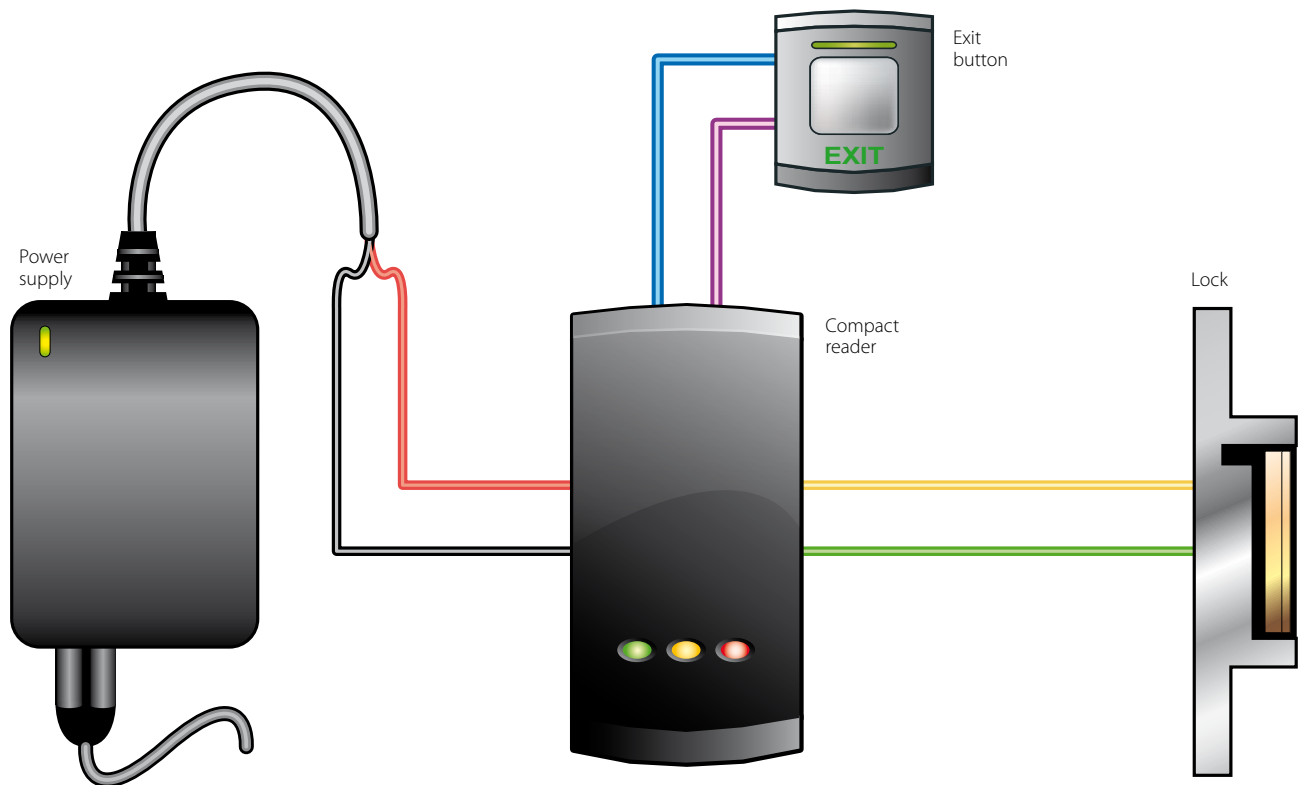

# Proximity P series compact readers

An access control unit and reader in one

## What is it?

The Proximity P series compact readers are part of the Compact range from Paxton. The P series compact range includes three different sizes and offers a screw connector option.

All compacts are standalone, meaning that they do not use a PC in their set up. The Compact products are a control unit and reader in one; they are great for lower security internal and external doors that need to have restricted access.

Compacts are easy to install and easy to use. Because Paxton have made fitting Compact so simple, no specialist installation training is needed and it does not cause disruption to a site.

The easy card pack management is a huge bonus for customers. Paxton Compacts are so much simpler than the competition; you just enrol one card and the whole pack is registered. There is also a straightforward way to bar cards if they get lost. Simple, economic and user-friendly.

Compact is a cost effective way of securing smaller sites or individual doors that need access control. They are designed to look smart as well as offer security. Compact really is the best option for any site that requires great looking, economic access control.