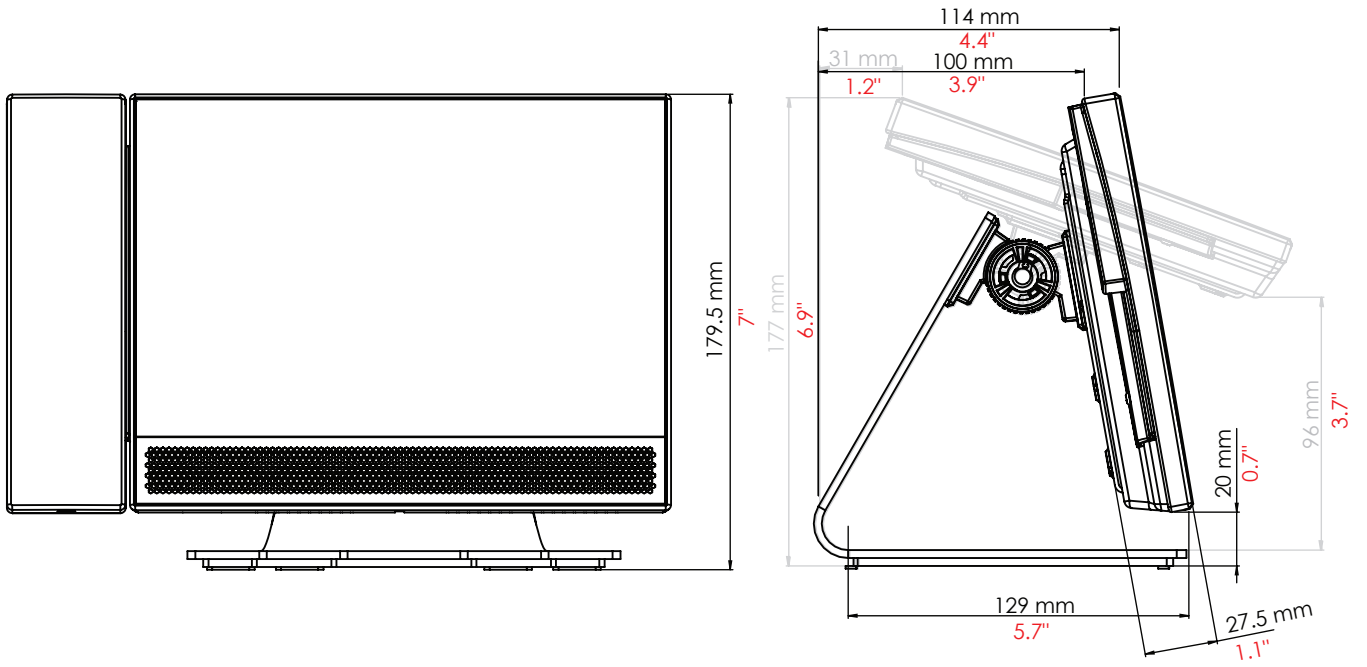

Hardware features

Audio system	Full Duplex
Screen	Colour LED, capacitive touch screen
Screen size	7", 16:9
Screen resolution	800 x 480
Camera	Digital with IR filter
Door bell input	2 wire, 8v illumination supported
LED status indicator	RGB LED
Back lighting colour	White

Accessories

Desktop stand	Optional
---------------	----------

Entry is a door entry system that works standalone or alongside Paxton's Net2 access control, combining door entry with key features of Net2 or as part of our access control and video management solution, Paxton10. Entry consists of 3 components that auto-detect on set up; external panel, interior monitor and door control unit. Entry is a plug and play solution that comes with a range of panel options and is suitable for a wide variety of sites.

The Entry Premium Monitor comes either with or without a handset, and can be wall or desk mounted. Entry components simply interconnect using Cat5 or standard RJ45 terminated patch cables. Entry can also utilise existing network infrastructure for simple installation. PoE technology runs power and data along the same cable to avoid the need for separate power supplies. A visitor initiates a video call via the bell button on the external panel. Visitor access can be granted via the Entry Premium Monitor, which features an intuitive capacitive touchscreen user interface.