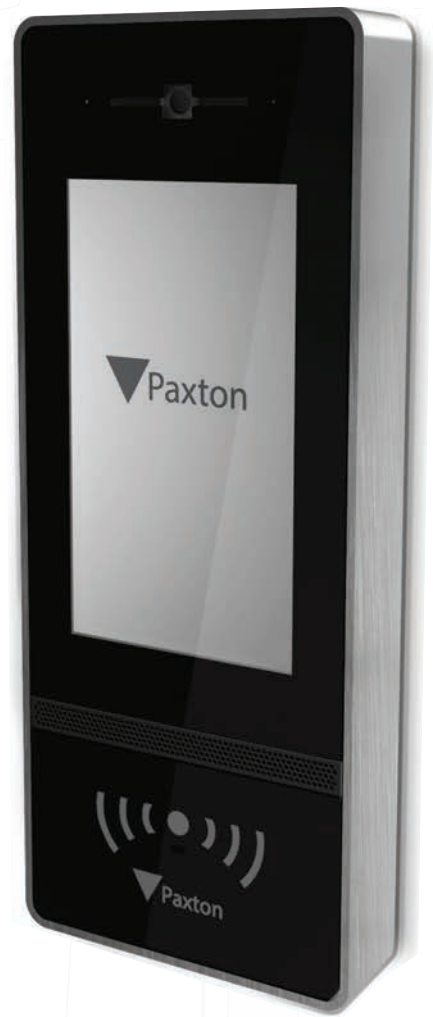

# Net2 Entry Touch Panel

## Other hardware features

Audio system	Full Duplex
Camera system	Full Color
PIN/Code entry	Yes
Proximity and PIN/Code entry	Yes - only in conjunction with Net2 software
Color	Black
LCD display	7"
Touch mode	Capacitive
Anti glare coating	Yes
Auto brightness	Yes
Low light LED	Yes
Optically bonded	Yes
Material	316L Stainless Steel Marine Grade

## Environment

Operating temperature	-20°C - +50°C -4°F - +122°F
Moisture resistance	IPX5
Impact resistance	IK7

The Net2 Entry panel is a robust door entry panel incorporating both door entry and access control functions. It is powered using power over Ethernet (PoE) and communicates with the other elements of the system using IPv6, providing 'plug and play' installation. Each panel is associated with a Net2 Entry control unit which is the interface to the door hardware.

The panel is equipped with a keypad and a proximity token reader. A resident can use either the keypad or a token to gain entry. Installers gain access to the menu options using an engineer code or an engineer token.