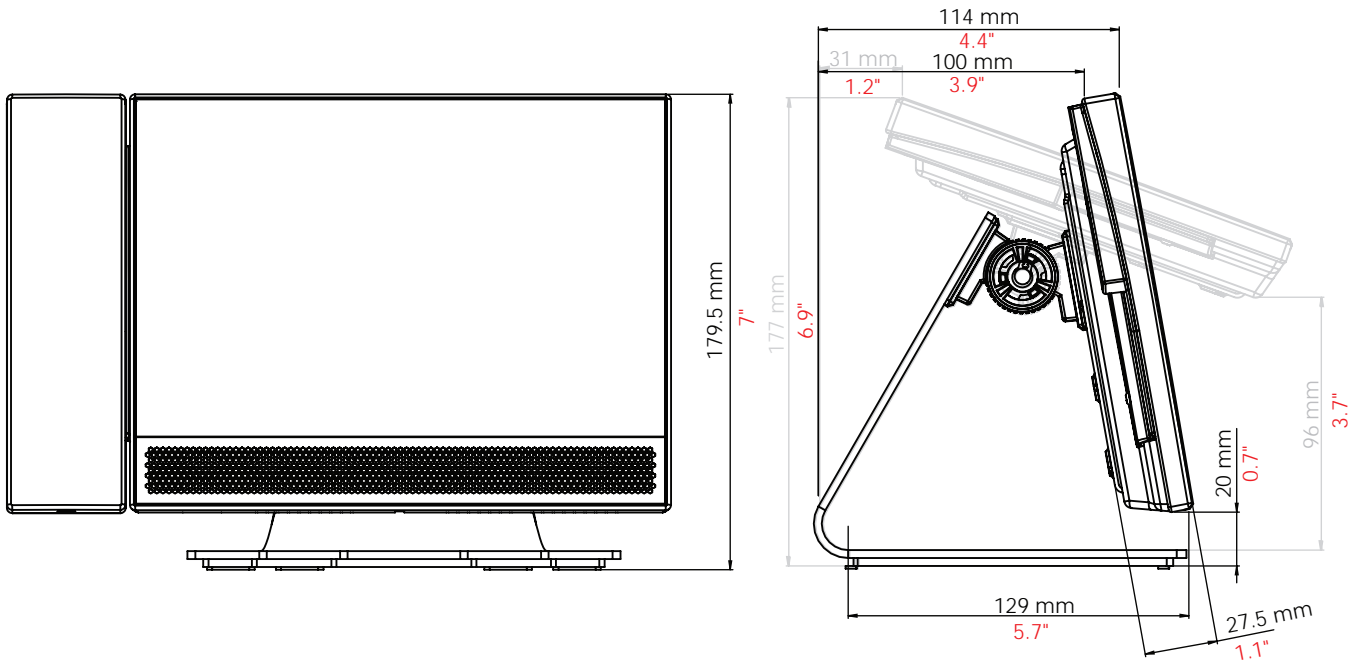

## Accessories

Desktop stand	Optional
---------------	----------

Net2 Entry is a door entry system that works standalone or alongside Paxton's Net2 access control, combining door entry with key features of Net2. Net2 Entry consists of 3 components that auto-detect on set up; external panel, interior monitor and door control unit. Net2 Entry is a plug and play solution that comes with a range of panel options and is suitable for a wide variety of sites.

The Net2 Entry Premium Monitor comes either with or without a handset, and can be wall or desk mounted. Net2 Entry components simply interconnect using Cat5 or standard RJ45 terminated patch cables. Net2 Entry can also utilise existing network infrastructure for simple installation. PoE technology runs power and data along the same cable to avoid the need for separate power supplies. A visitor initiates a video call via the bell button on the external panel. Visitor access can be granted via the Net2 Entry Premium Monitor, which features an intuitive capacitive touchscreen user interface.