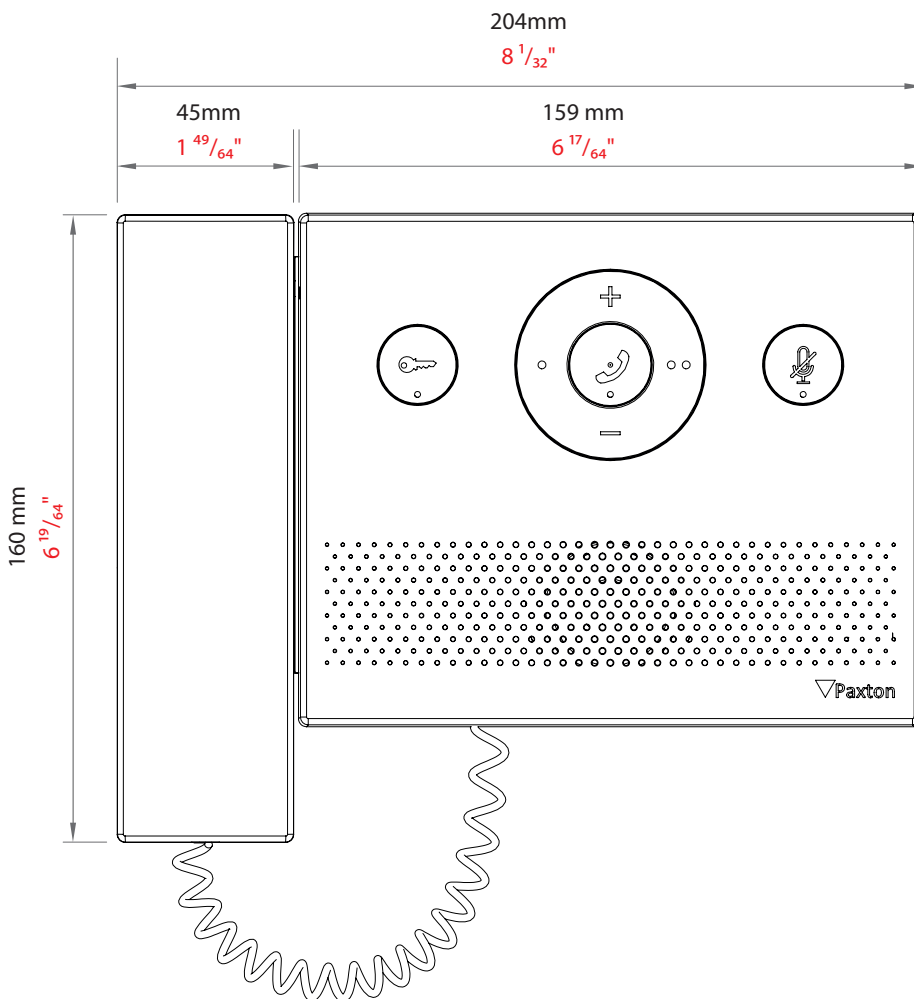

## Certifications

FCC Part 15	✓
-------------	---

## Accessories

Desktop stand	Optional
---------------	----------

Entry is a door entry system that works standalone or alongside Paxton's Net2 access control, combining door entry with key features of Net2 or as part of our access control and video management solution, Paxton10. Entry consists of 3 components that auto-detect on set up; external panel, interior monitor and door control unit. Entry is a plug and play solution that comes with a range of panel options and is suitable for a wide variety of sites.

The Entry Audio monitor comes either with or without a handset, and can be wall or desk mounted. Entry components simply interconnect using Cat5 or standard RJ45 terminated patch cables. Entry can also utilise existing network infrastructure for simple installation. PoE technology runs power and data along the same cable to avoid the need for separate power supplies. A visitor initiates a video call via the bell button on the external panel. Visitor access can be granted via the Entry Audio.