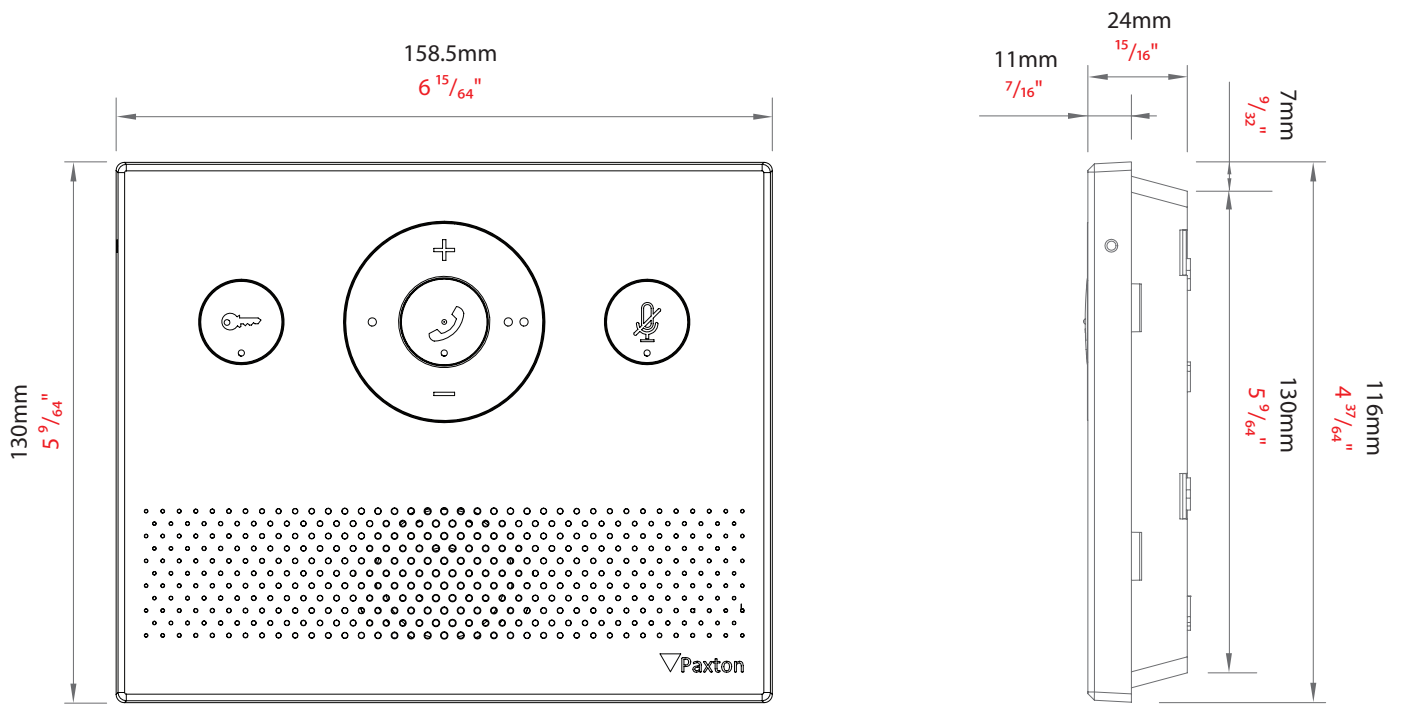

## Certifications

FCC Part 15	✓
-------------	---

## Accessories

Desktop stand	Optional
---------------	----------

Entry is a door entry system that works standalone or alongside Paxton's Net2 access control, combining door entry with key features of Net2 or as part of our access control and video management solution, Paxton10. Entry consists of 3 components that auto-detect on set up; external panel, interior monitor and door control unit. Entry is a plug and play solution that comes with a range of panel options and is suitable for a wide variety of sites.

The Entry Audio monitor comes either with or without a handset, and can be wall or desk mounted. Entry components simply interconnect using Cat5 or standard RJ45 terminated patch cables. Entry can also utilise existing network infrastructure for simple installation. PoE technology runs power and data along the same cable to avoid the need for separate power supplies. A visitor initiates a video call via the bell button on the external panel. Visitor access can be granted via the Entry Audio.