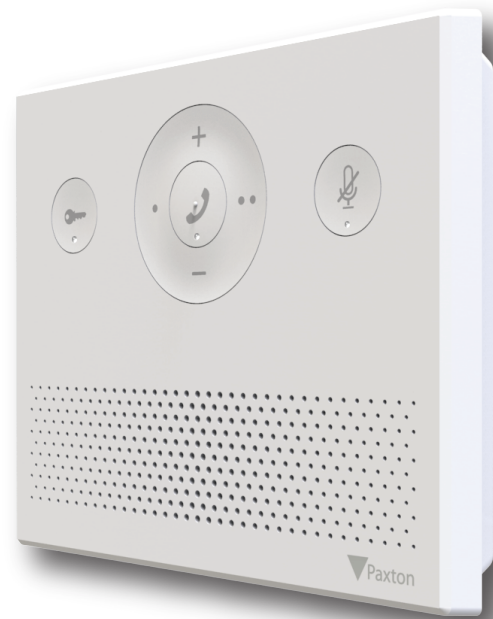

# Entry - Audio monitor

## Hardware features

Audio system	Full Duplex
Door bell input	2 wire, 8v illumination supported
LED status indicator	RGB LED Answer call Amber Open door Green Mute Red
Action buttons	Yes - only in conjunction with Net2 software
Dry contact relay	Yes, 2A
Line out for T-loop antenna	Yes

## Accessories

Desktop stand	Optional
---------------	----------

Entry is a door entry system that works standalone or alongside Paxton's Net2 access control, combining door entry with key features of Net2 or as part of our access control and video management solution, Paxton10. Entry consists of 3 components that auto-detect on set up; external panel, interior monitor and door control unit. Entry is a plug and play solution that comes with a range of panel options and is suitable for a wide variety of sites.

The Entry Audio monitor comes either with or without a handset, and can be wall or desk mounted. Entry components simply interconnect using Cat5 or standard RJ45 terminated patch cables. Entry can also utilise existing network infrastructure for simple installation. PoE technology runs power and data along the same cable to avoid the need for separate power supplies. A visitor initiates a video call via the bell button on the external panel. Visitor access can be granted via the Entry Audio.