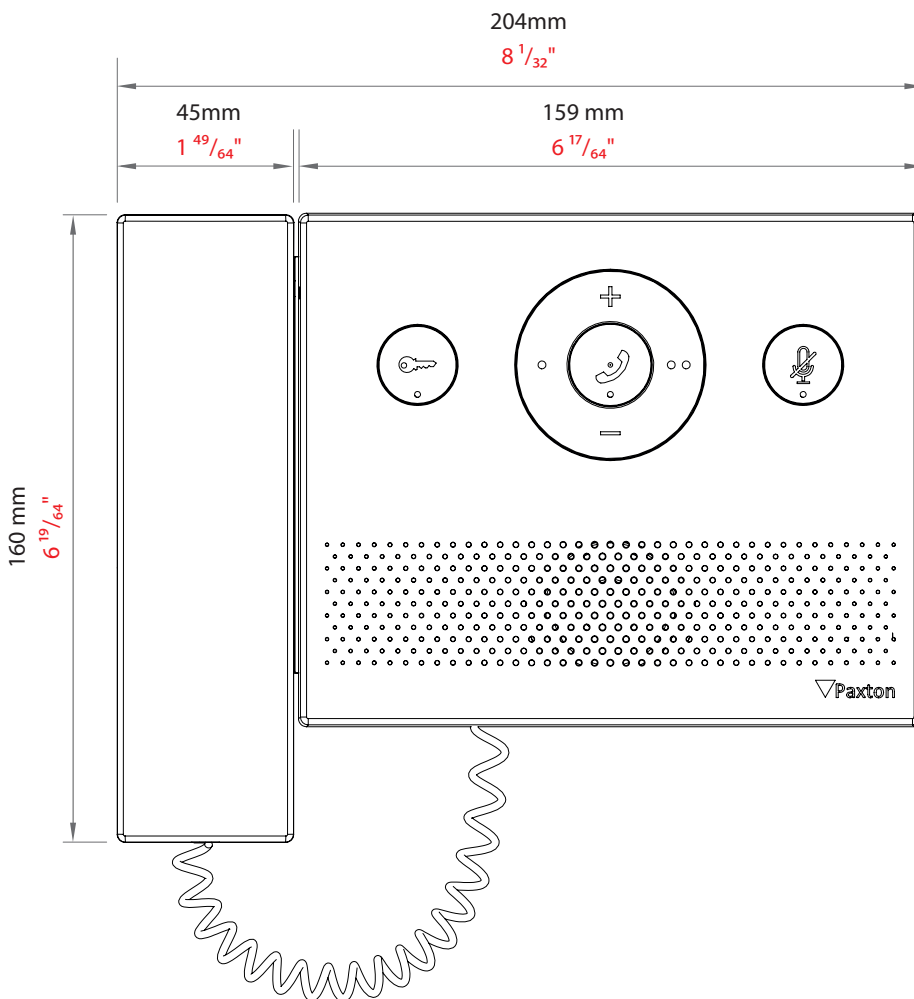

## Accessories

Desktop stand	Optional
---------------	----------

Entry is a door entry system that works standalone or alongside Paxton's Net2 access control, combining door entry with key features of Net2 or as part of our access control and video management solution, Paxton10. Entry consists of 3 components that auto-detect on set up; external panel, interior monitor and door control unit. Entry is a plug and play solution that comes with a range of panel options and is suitable for a wide variety of sites.

The Entry Audio monitor comes either with or without a handset, and can be wall or desk mounted. Entry components simply interconnect using Cat5 or standard RJ45 terminated patch cables. Entry can also utilise existing network infrastructure for simple installation. PoE technology runs power and data along the same cable to avoid the need for separate power supplies. A visitor initiates a video call via the bell button on the external panel. Visitor access can be granted via the Entry Audio.