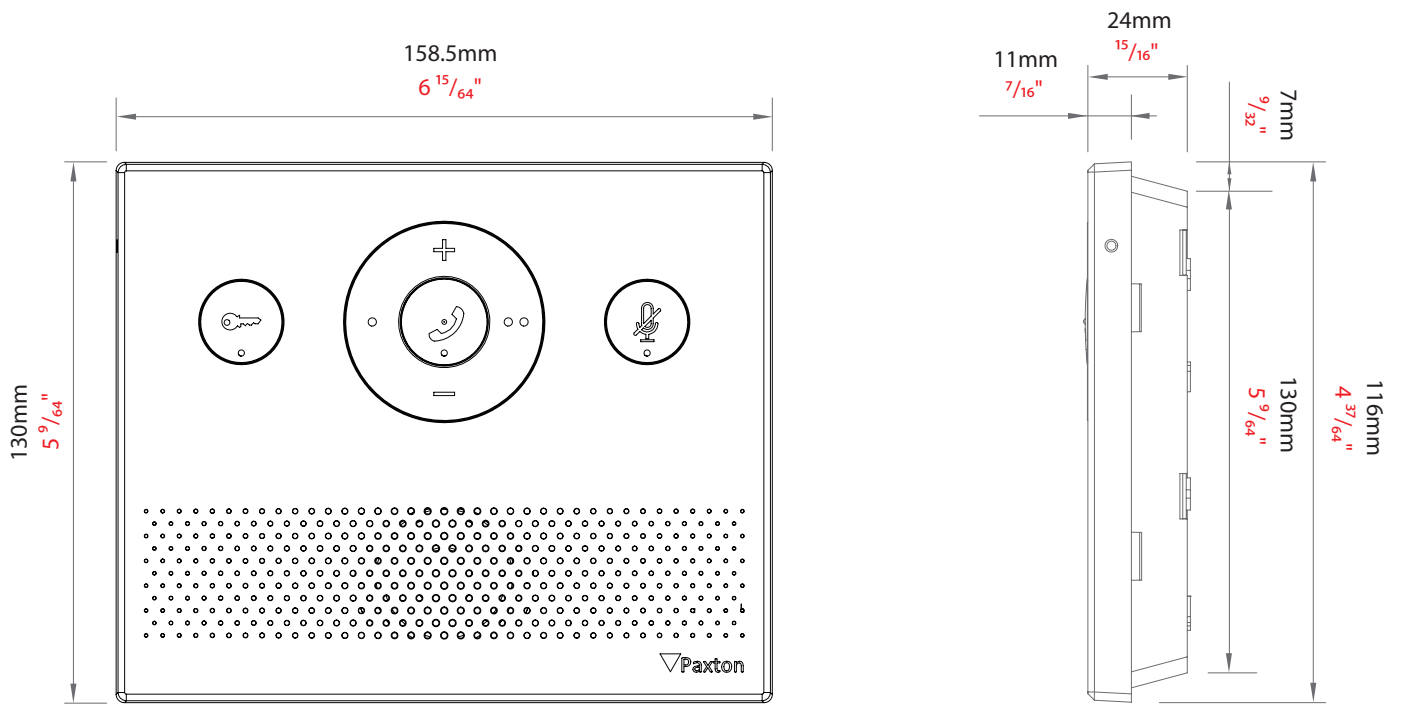

## Accessories

Desktop stand	Optional
---------------	----------

Entry is a door entry system that works standalone or alongside Paxton's Net2 access control, combining door entry with key features of Net2 or as part of our access control and video management solution, Paxton10. Entry consists of 3 components that auto-detect on set up; external panel, interior monitor and door control unit. Entry is a plug and play solution that comes with a range of panel options and is suitable for a wide variety of sites.

The Entry Audio monitor comes either with or without a handset, and can be wall or desk mounted. Entry components simply interconnect using Cat5 or standard RJ45 terminated patch cables. Entry can also utilise existing network infrastructure for simple installation. PoE technology runs power and data along the same cable to avoid the need for separate power supplies. A visitor initiates a video call via the bell button on the external panel. Visitor access can be granted via the Entry Audio.