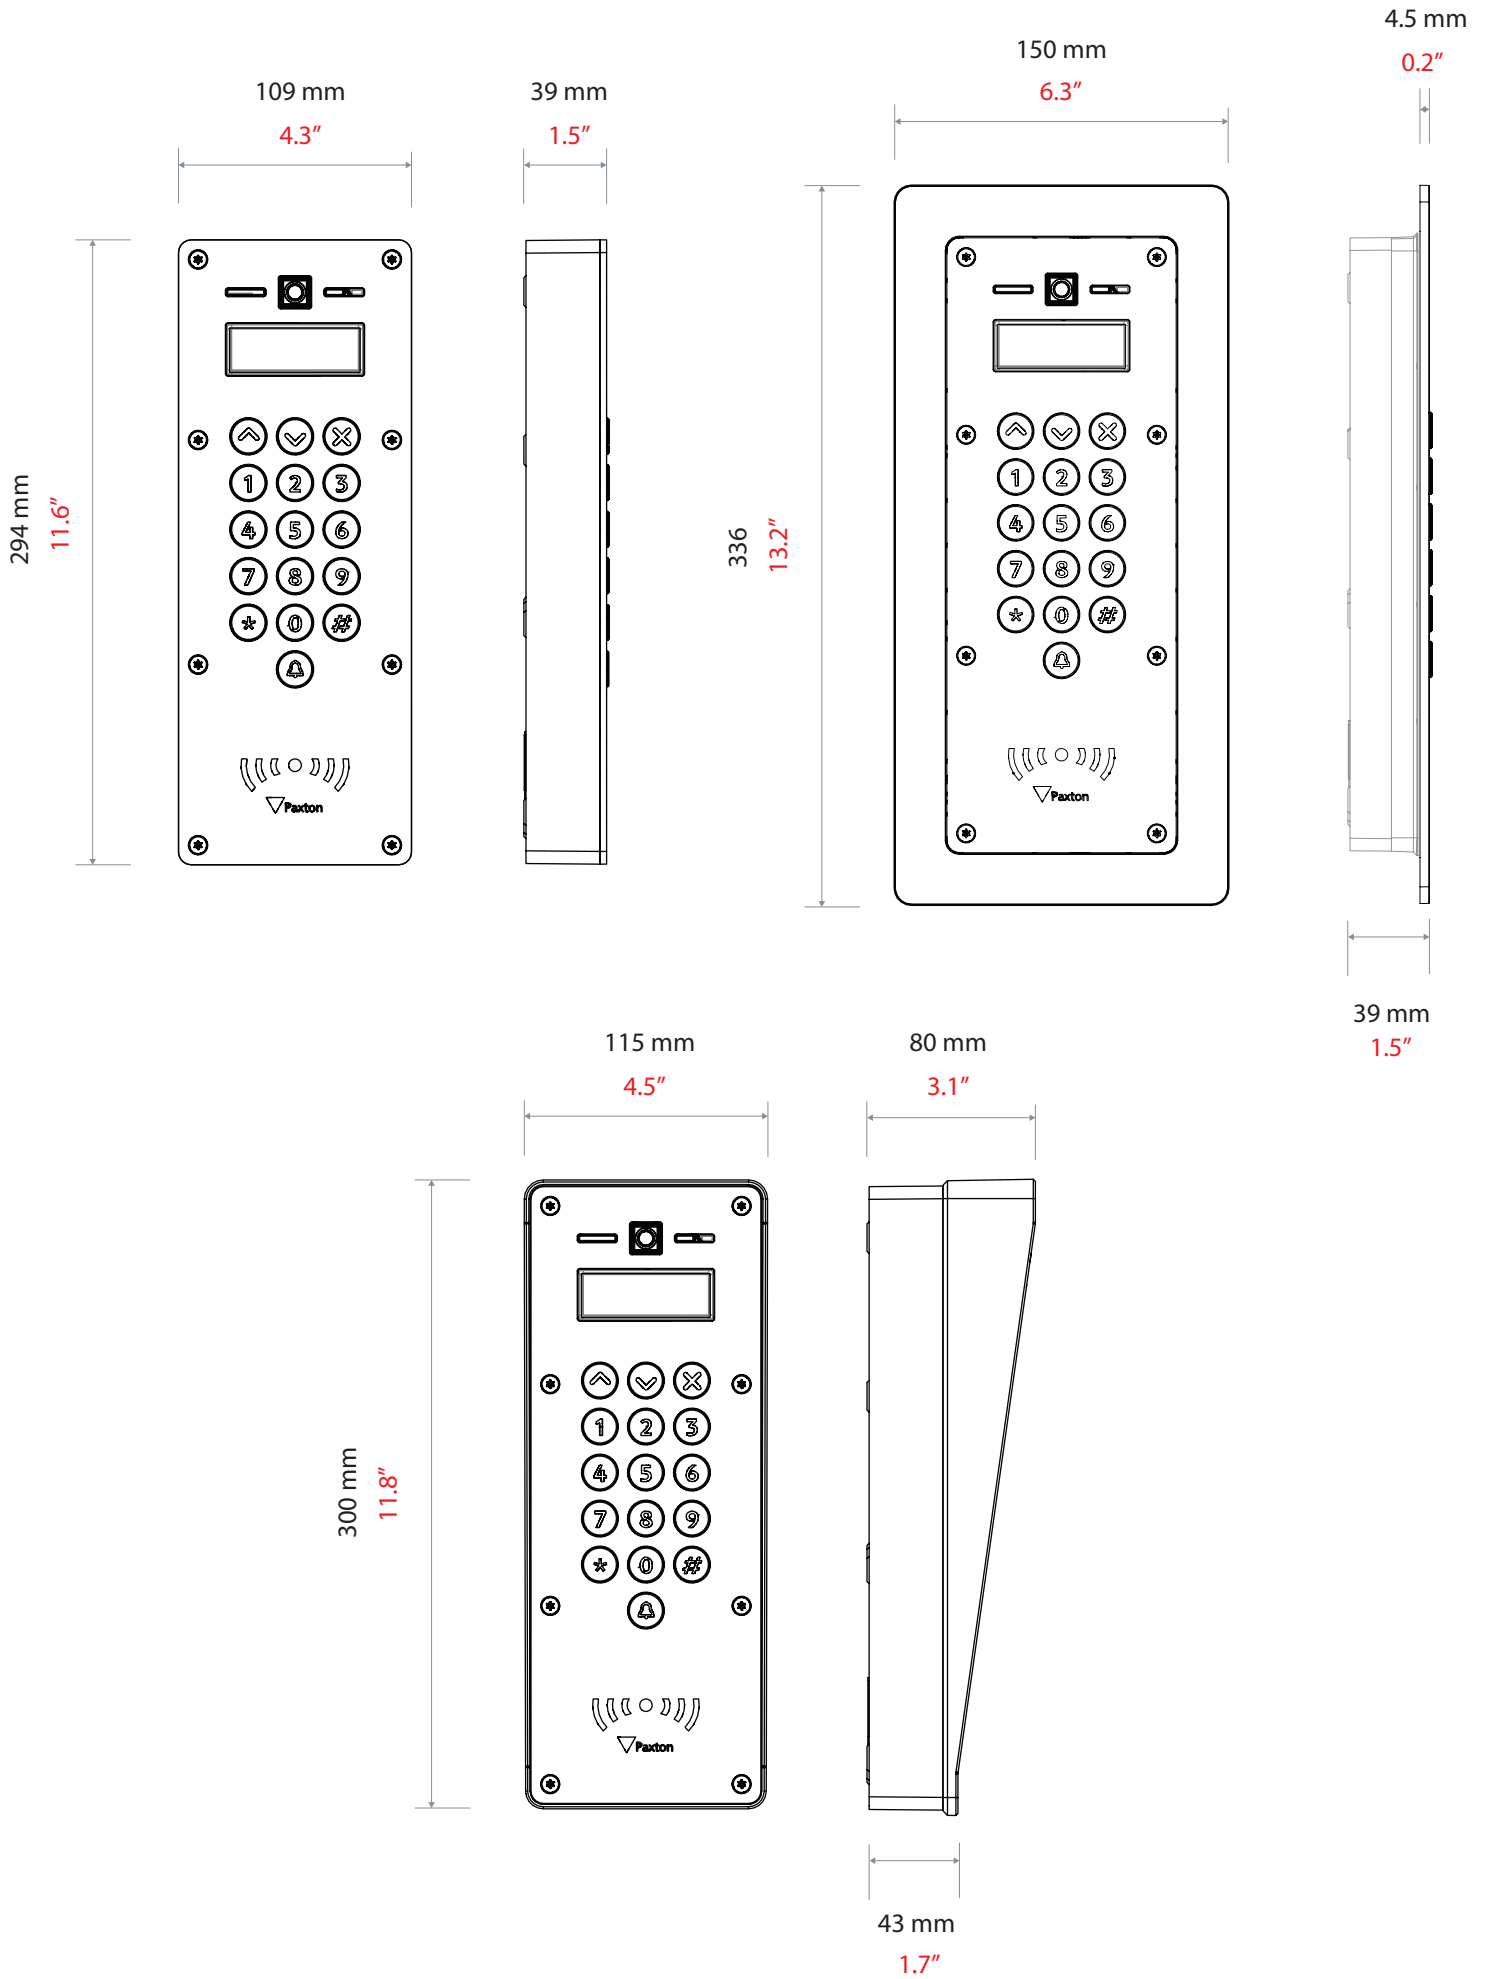

Entry - Standard Panel

System specifications

Power over Ethernet (PoE)	Yes - IEEE 802.3af class 0
Ethernet bandwidth requirement	1Mb/s multicast per panel during call
Panels per system	100
TCP/IP ethernet extension limit	100m/328ft
Cable type	CAT5
Token compatibility	Paxton EM MIFARE® (UID only) HID activation required
Cloning resistance	Low

Environment

Operating Temperature	-20°C - +50°C -4°F - +122°F
Moisture resistance	IP55
Vandal Resistance	IK08

The Entry panel is a robust door entry panel incorporating both door entry and access control functions. It is powered using power over Ethernet (PoE) and communicates with the other elements of the system using IPv6, providing 'plug and play' installation. Each panel is associated with a Entry control unit which is the interface to the door hardware.

The panel is equipped with a keypad and a proximity token reader. A resident can use either the keypad or a token to gain entry. Installers gain access to the menu options using an engineer code or an engineer token.

Entry - Standard panel, surface mount

337-420-EX

Entry - Standard panel, flush mount

337-400-EX

Entry - Standard panel, surface mount with
rain hood

337-410-EX