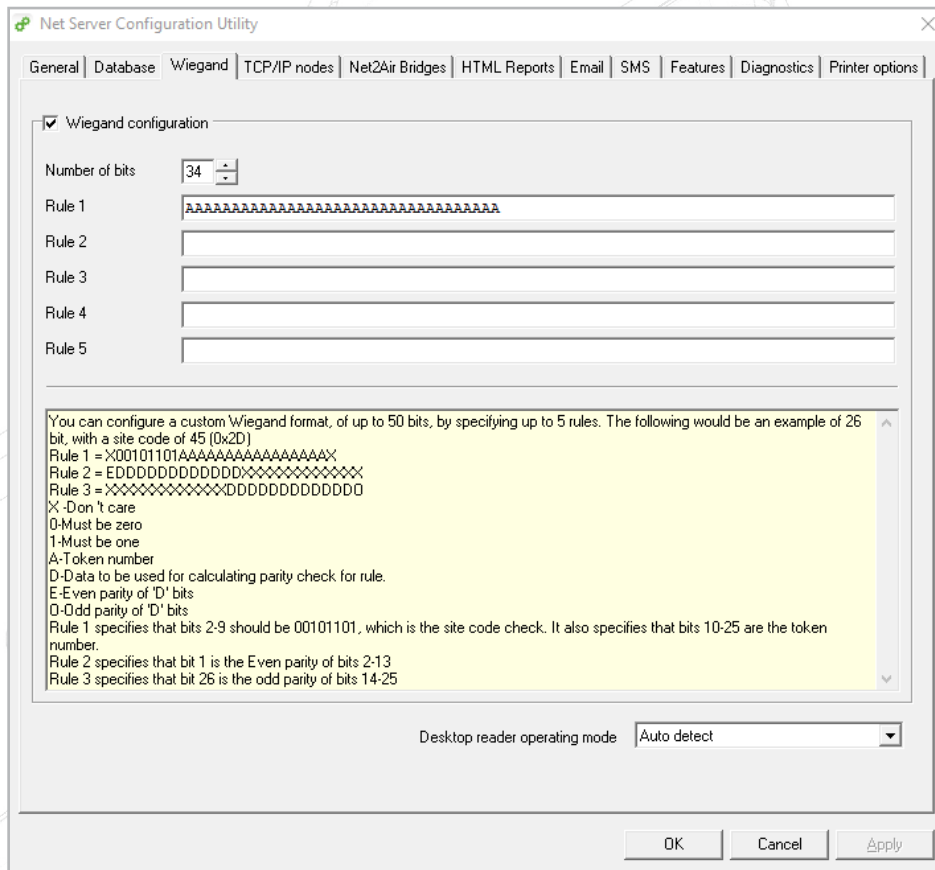

Face Recognition Terminal DS-K1T607MW

Overview

Users were enrolled on the reader as per the manufacturer's instructions. The terminal was set as a desktop reader in the Net2 software. When a user is recognised by the terminal, a unique token number is output to Net2. After assigning this token number to a user in Net2, the terminal can operate as a 'token only' reader to permit or deny the user access based on facial recognition.

Wiegand output was enabled on the terminal. A 34-bit Wiegand custom filter was set in the Net2 Server Configuration Utility:

The terminal was set as a Wiegand Reader in Net2 using the custom Wiegand token data format.

The terminal was tested using Net2 software version 6.01.8526.6300 and a Net2 Plus Controller.

When a face is recognised, the terminal states the user is 'Authenticated'. The terminal then passes the user's token number to the Net2 controller. At this point the controller either permits or denies access according to Net2 programming. Therefore, authentication from the terminal does not necessarily mean that access will be granted.