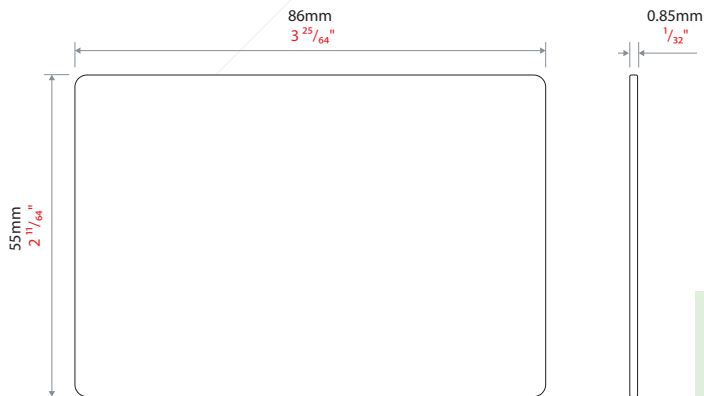

Dimensions

Sales Codes

Net2 proximity ISO cards – Without magstripe, pack of 10 692-500-EX

Net2 proximity ISO card – without magstripe, pack of 500 692-052-EX

Net2 proximity ISO cards are for use with the Net2 system. The tokens are supplied in packs of 10 or 500.

To issue a token the user's details are entered using the PC software. The token number is then entered by presenting the token to the desktop reader.

Once programmed into the software the token is ready for use. Simply present the token to a reader, the access permissions will be instantly looked up and access granted or denied as appropriate. Paxton tokens use Hitag2 technology with proprietary encoding which includes an authentication protocol in the form of a password exchange between the token and the reader. This provides an additional layer of security for your system.