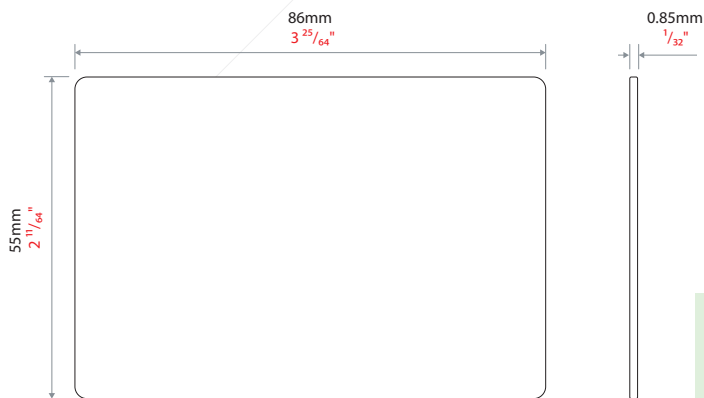

Net2 - Proximity ISO cards, without magstripe

System specifications

Carrier frequency 125kHz

Hardware features

Material Plastic

Signature strip No

Magnetic stripe No

Dimensions

Sales Codes

Net2 - Proximity ISO cards, without magstripe, pack of 10 692-500-US

Net2 - Proximity ISO cards, without magstripe, pack of 500 692-052-US

Net2 proximity ISO cards are for use with the Net2 system. The tokens are supplied in packs of 10 or 500.