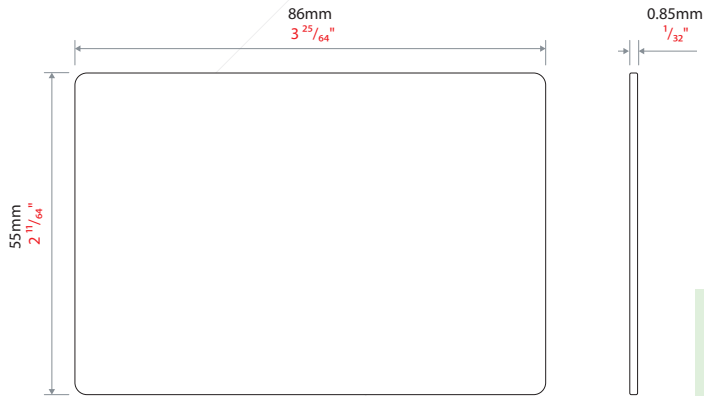

Net2 - Proximity ISO cards, without magstripe

System specifications

Carrier frequency 125kHz

Hardware features

Material Plastic

Signature strip No

Magnetic stripe No

Dimensions

Sales Codes

Net2 - Proximity ISO cards, without magstripe, pack of 10 692-500-EX

Net2 - Proximity ISO card, without magstripe, pack of 500 692-052-EX

Net2 proximity ISO cards are for use with the Net2 system. The tokens are supplied in packs of 10 or 500.